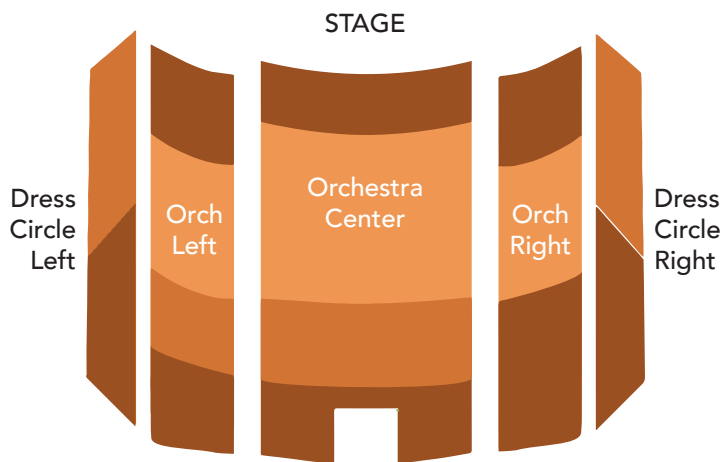

Alabama
Symphony
Orchestra

Coffee
Concerts

Pricing and Seating Guide

Subscribers may easily exchange tickets into non-special event concerts once they receive tickets in late July.

Prices include Alys Stephens Center ticketing and facility restoration fees. An \$8 per order subscription processing fee will be added to every subscription purchase. Single tickets will go on sale summer 2019.

	Level 1	Level 2	Level 3
Coffee Concert Subscription	\$189	\$150	\$93

MAIN LEVEL

SECOND FLOOR